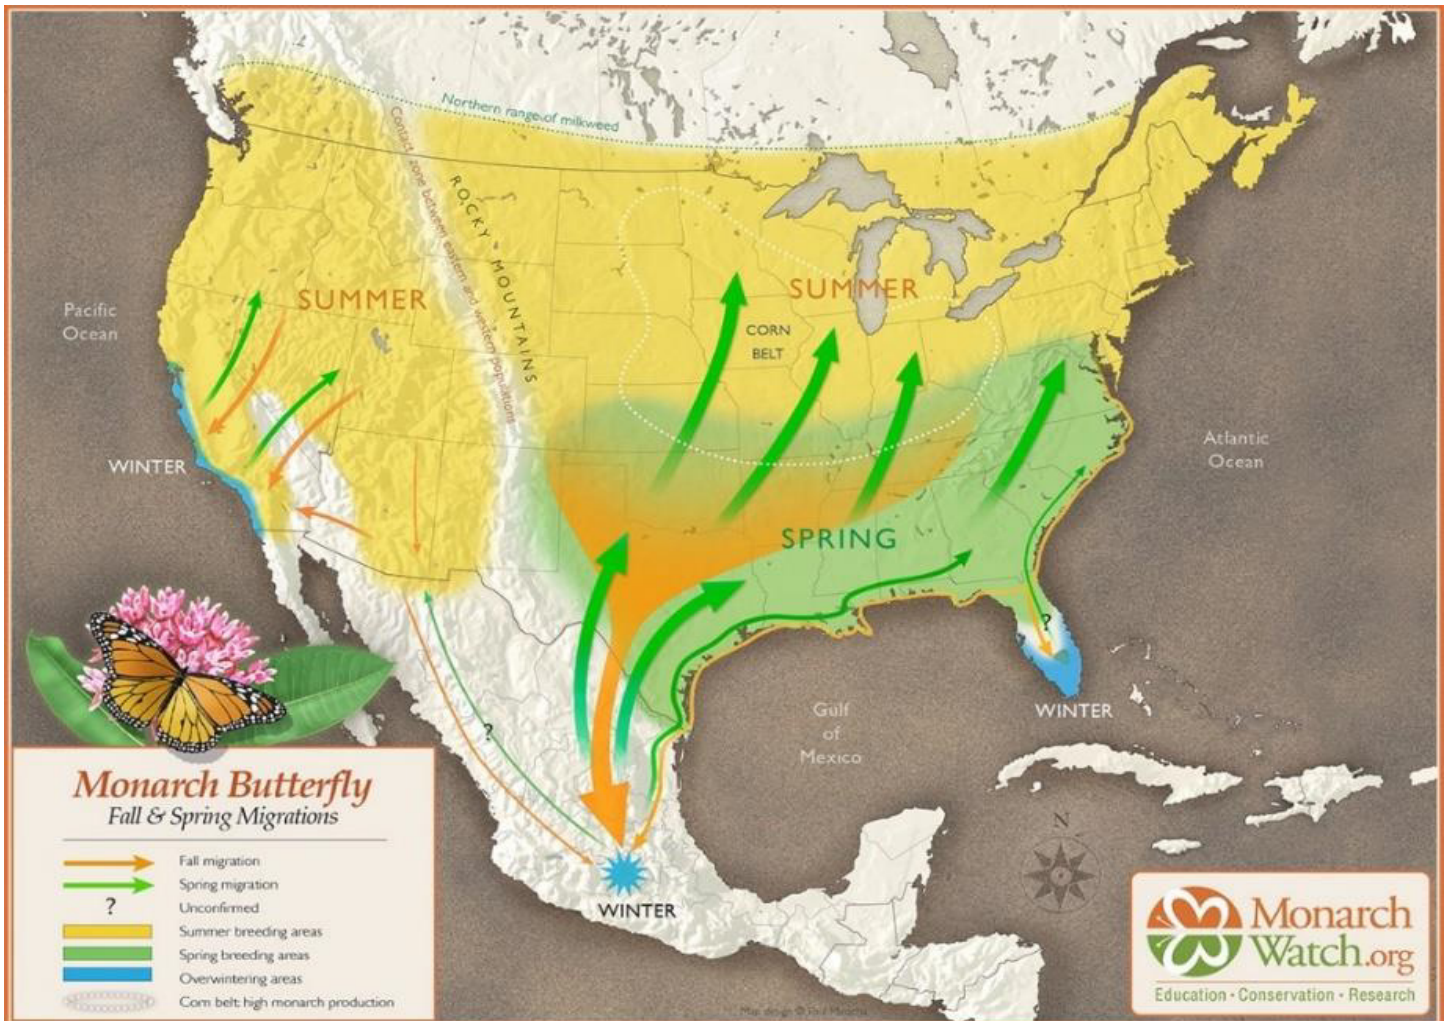

CEC right-of-way before performing scheduled spraying and trimming.

CEC right-of-way after performing scheduled spraying and trimming.

The absence of woody brush makes it much easier to reach our poles and lines, which decreases outage and maintenance times.

Studies have shown that deer, small mammals, birds, bees, reptiles and butterflies are taking advantage of the right-of-ways (Pennsylvania State Game Lands 33). Right-of-ways are important for pollinator habitat because they connect habitat areas across the country to other favorable landscapes, and they benefit migrating pollinators (Monarchwatch.org).

Establishing and conserving compatible stable plant communities helps control unwanted tree species that could interrupt overhead power lines. Stable plant communities also improve and provide safe accessibility for maintenance and emergencies, allowing crews to restore power more quickly.