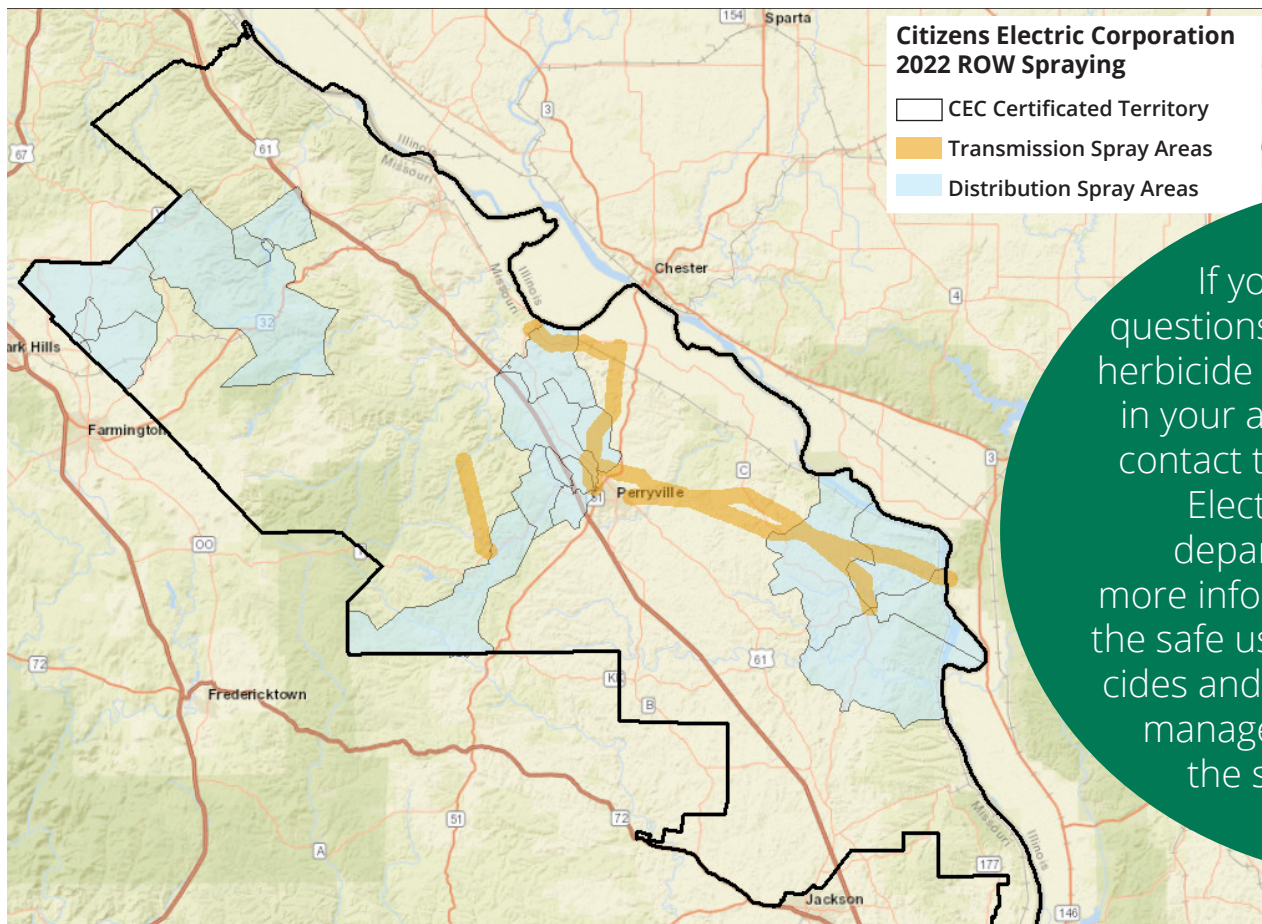

Below are the circuits and transmission lines we are scheduled to apply a low volume herbicide in 2022.