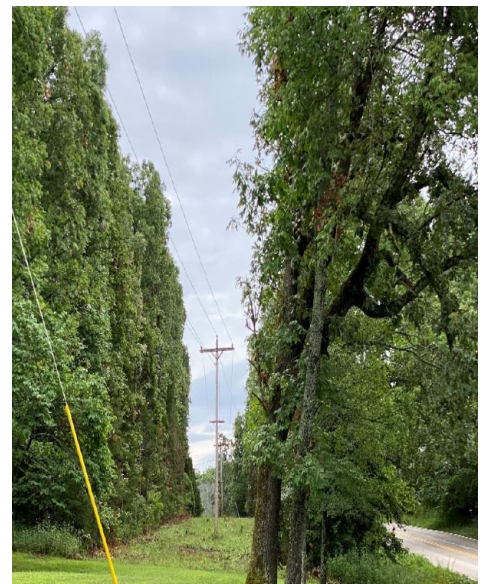

CEC Herbicide Management

The Citizens Electric herbicide program is based on IVM Best Management Practices. This promotes environmentally sound practices that improve plant and animal habitats and demonstrate a net reduction in total herbicide over time. The ultimate objective is to maintain a desirable plant community while emphasizing biological and ecological control.

CEC right-of-way before performing scheduled spraying and trimming.

CEC right-of-way after performing scheduled spraying and trimming.

The absence of woody brush makes it much easier to reach our poles and lines, which decreases outage and maintenance times.

Studies have shown that deer, small mammals, birds, bees, reptiles and butterflies are taking advantage of the right-of-ways (Pennsylvania State Game Lands 33). Right-of-ways are important for pollinator habitat because they connect habitat areas across the country to other favorable landscapes, and they benefit migrating pollinators (Monarchwatch.org).